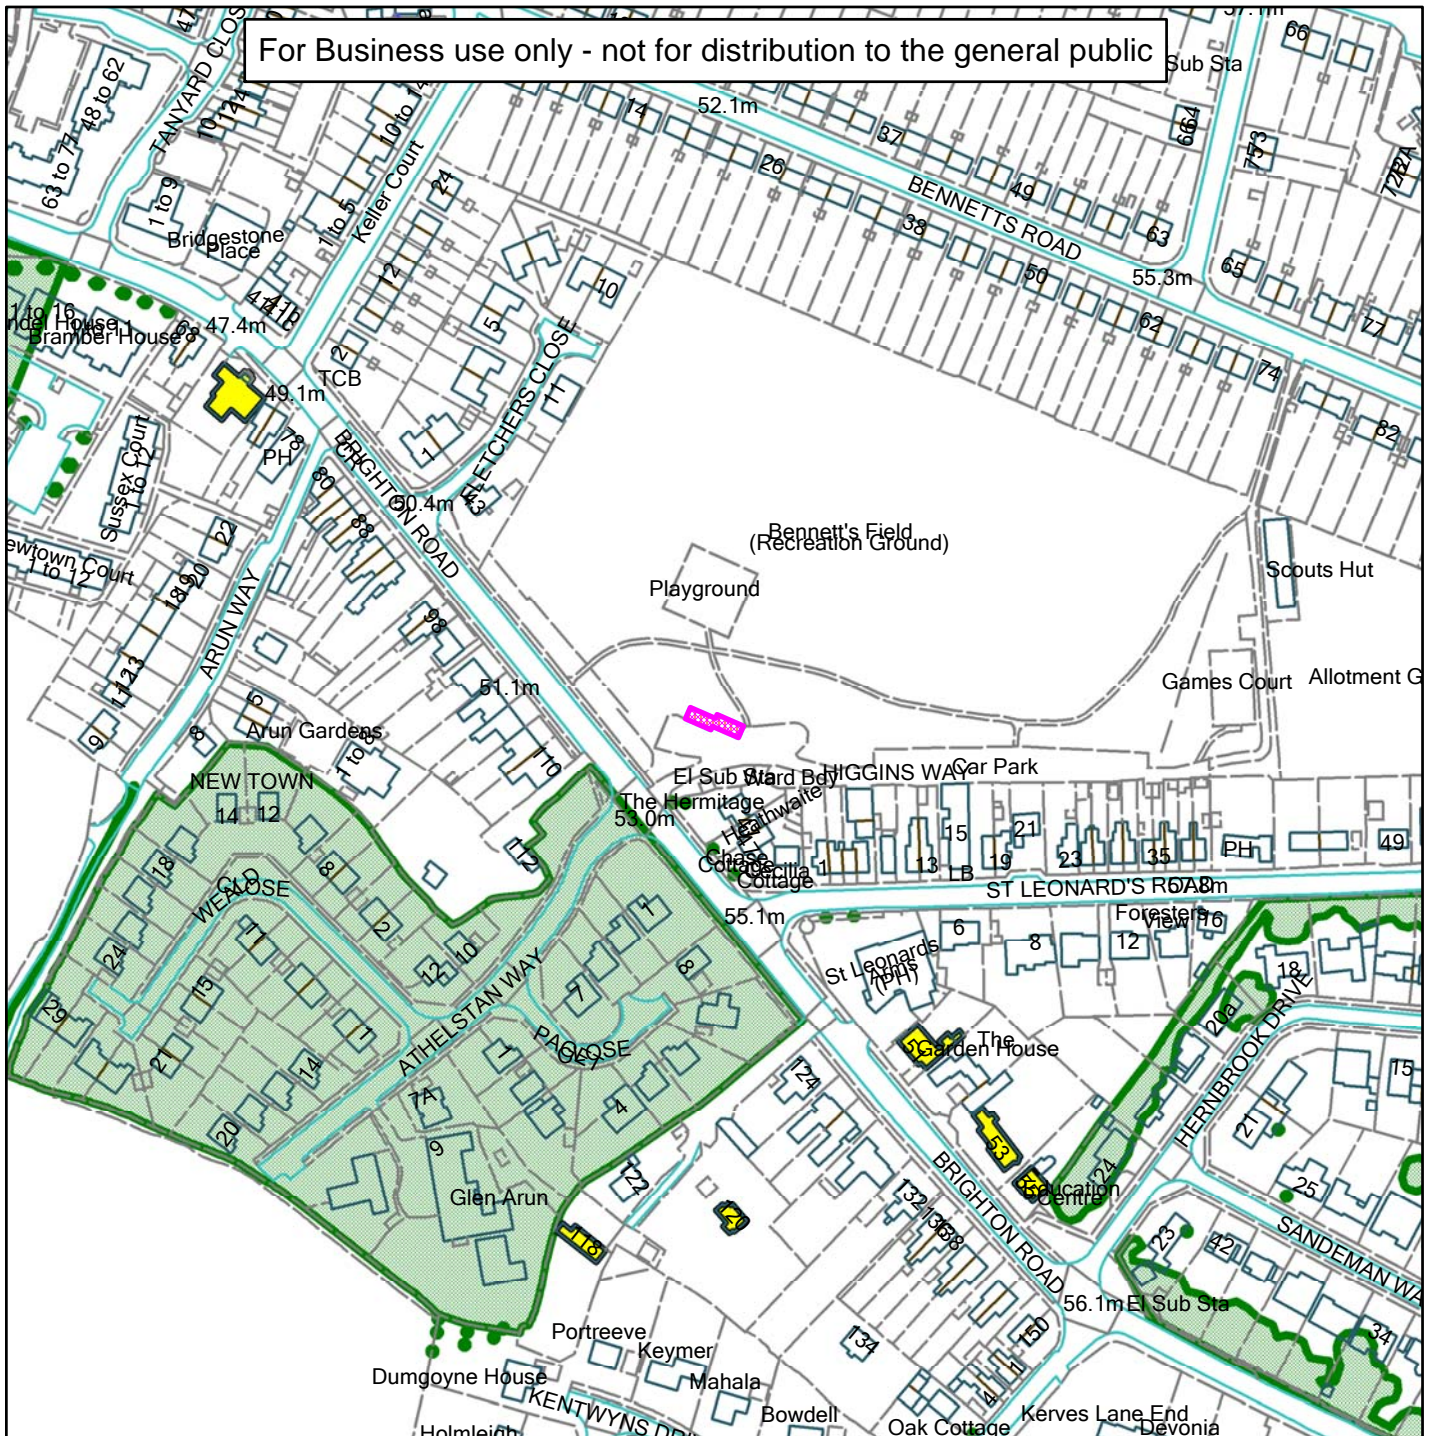

HDC Changing Rooms, Bennetts Field

For Business use only - not for distribution to the general public

Scale: 1:2,500

Reproduced from the Ordnance Survey map with permission of the Controller of Her Majesty's Stationery Office © Crown Copyright 2012.

Unauthorised reproduction infringes Crown Copyright and may lead to prosecution or civil proceedings.

Organisation	Horsham District Council
Department	
Comments	
Date	20/09/2016
MSA Number	100023865